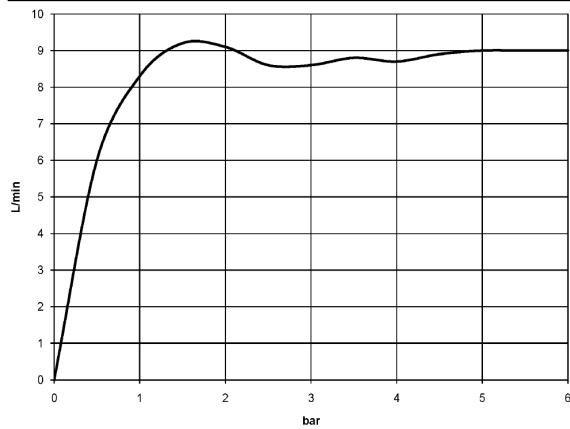

28 002 978

- Three settings: COMPACT RAIN, COMPACT SOFT FLOW, COMPACT AQUAPRESSURE FLOW, max. flow rate 9 l/min (at 3 bar)
- with anti-scale system
- spray head Ø 95mm
- 1/2" connection

Intrinsic protection against back flow.

	Durabronss (23kt Gold)	28 002 978-09
	Chrome	28 002 978-00
	Chrome	28 002 978-00 0010
	Brushed Platinum	28 002 978-06
	Brushed Platinum	28 002 978-06 0010
	Platinum	28 002 978-08
	Platinum	28 002 978-08 0010
	Durabronss (23kt Gold)	28 002 978-09 0010
	Brushed Durabronss (23kt Gold)	28 002 978-28
	Brushed Durabronss (23kt Gold)	28 002 978-28 0010
	Brushed Chrome	28 002 978-93
	Brushed Chrome	28 002 978-93 0010
	Brushed Dark Platinum	28 002 978-99
	Brushed Dark Platinum	28 002 978-99 0010

28 002 978

mm [inches]

Flow rate chart

Certificates

LGA_18610.

28 002 978

Parts for other finishes can be found here: [Chrome](#)

Spare parts list

No.	Item Number	Name	Quantity used	Delivery time
1	09 21 02 115 90	cap	1	2
2	09 23 01 039 90	sieve	1	2
3	09 23 01 077 90	flow reducer	1	2
4	04 12 11 071 00 90	shower	1	2
5	09 30 09 022 90	key	1	2